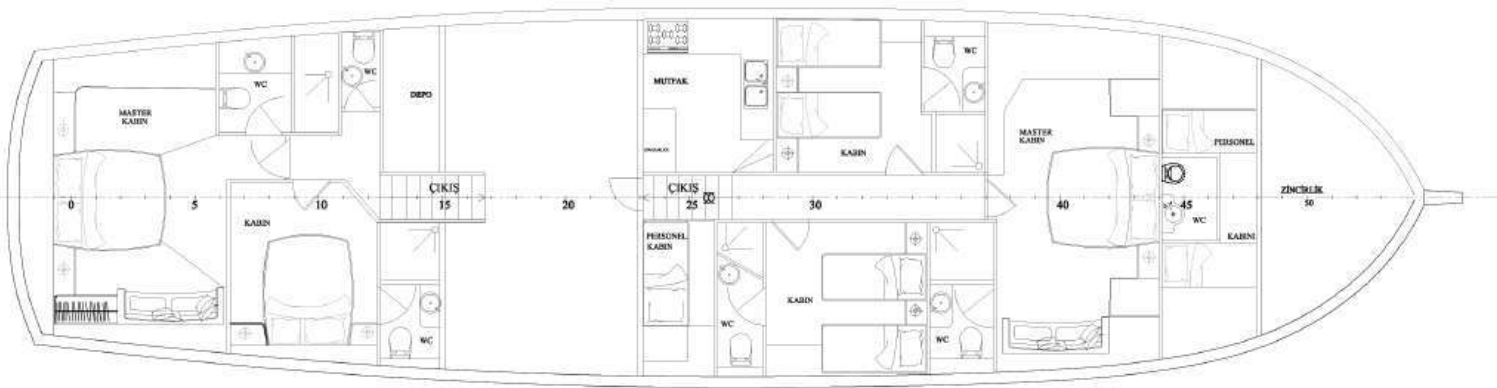

Twin Cabin

HAPPY DAYS

Cabin Bathroom

HAPPY DAYS

Swim Ladder

****HAPPY DAYS DOES NOT CARRY ANY SAILS**

HAPPY DAYS

Layout

SPECIFICATIONS

LOA (incl. pulpit)	30,00 m / 98'5"
Length Hull	26,50 m / 87'1"
Beam	6,90 m / 22'8"
Draught	3,75 m / 12'4"
Flag	Turkish
Cabins	5
Guests	10
Built / Refit	2011 / 2021
Builder	Fethiye Shipyard
Engine(s)	2x Iveco 350 hp
Generator(s)	2x Onan 22,5 kW
Fuel Consumption	80 liters/hr @ cruising speed
Cruising / Max. Speed	9 / 11 knots
Range	480 nm
Fuel Capacity	3855 l
Fresh Water Capacity	5000 l
Watermaker	300 litres/hr
A/C	24 Hours
Crew	Captain + 4

ACCOMMODATION

- Saloon with A/C, bar, Seating area for 10 guests
- 1 aft master cabin with queen size bed, bathroom, A/C , Safety Box
- 1 forward master cabin with queen size bed, walk-in closet, bathroom, A/C , Safety box
- 2 port and starboard identical twin cabins with beds, bathroom, A/C , Safety boxes
- 1 Aft Starboard double cabin, bathroom, A/C
- 2 separate crew quarters for 5 crew members