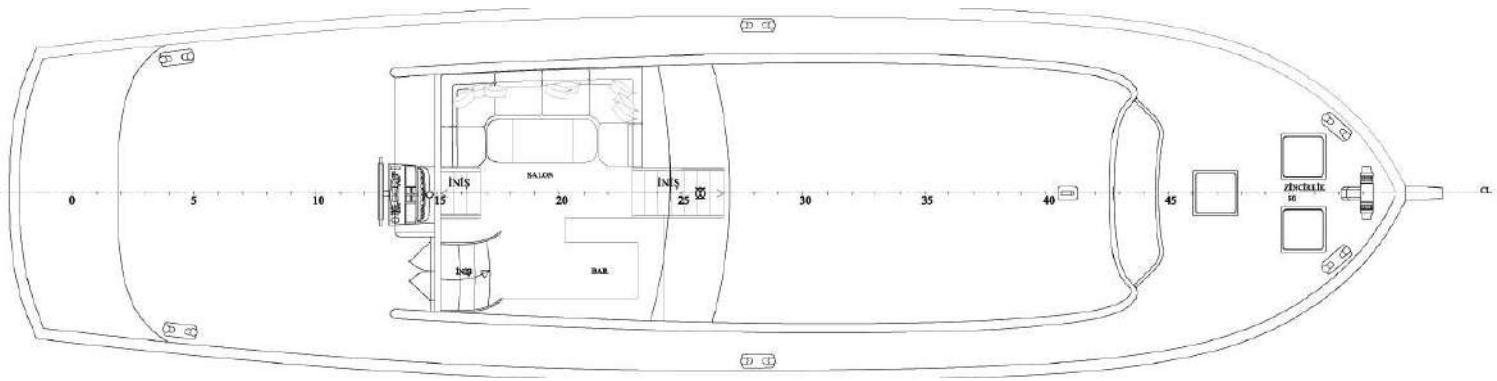

Twin Cabin

HAPPY DAYS

Cabin Bathroom

HAPPY DAYS

Swim Ladder

****HAPPY DAYS DOES NOT CARRY ANY SAILS**

HAPPY DAYS

Layout

SPECIFICATIONS

LOA (incl. pulpit)	30,00 m / 98'5"
Length Hull	26,50 m / 87'1"
Beam	6,90 m / 22'8"
Draught	3,75 m / 12'4"
Flag	Turkish
Cabins	5
Guests	10
Built / Refit	2011 / 2021
Builder	Fethiye Shipyard
Engine(s)	2x Iveco 350 hp
Generator(s)	2x Onan 22,5 kW
Fuel Consumption	80 liters/hr @ cruising speed
Cruising / Max. Speed	9 / 11 knots
Range	480 nm
Fuel Capacity	3855 l
Fresh Water Capacity	5000 l
Watermaker	300 litres/hr
A/C	24 Hours
Crew	Captain + 4